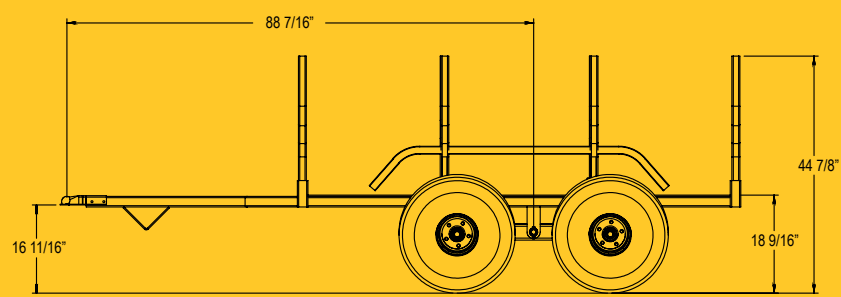

equipementswoody.com

WOODY

ATV / QUAD

FORESTRY TRAILER

Designed for ATV's. This sturdy trailer is ideal for light forestry work. Rotating and removable log bolsters allows for two loading configurations giving you the option to haul 4' or 8' logs depending on the position you choose.

TECHNICAL DATA

| MODEL | 7-45 |
|--|------------------------------------|
| RECOMMENDED VEHICLES | All Makes and Models of ATV / Quad |
| Load length | 7' |
| Width of tires (exterior) | 45" |
| Fixed tongue hitch for | 2" ball |
| Low pressure flotation tires | 22-11-8, 6 ply |
| Axles | 1250 lb. |
| Frame and drawbar made of HSS | 2" x 2" x 3/16" |
| Deployed metal bottom | 3/4" |
| Number of bolsters (+ 2 horizontal bolsters) | 8 |
| Weight of trailer | 390 lb. |
| OPTIONS | |
| Optional tires | 22-11-10 Kenda, 6 ply |
| Timon for tractor swivel | available upon request |
| Gravel bin | 7' |