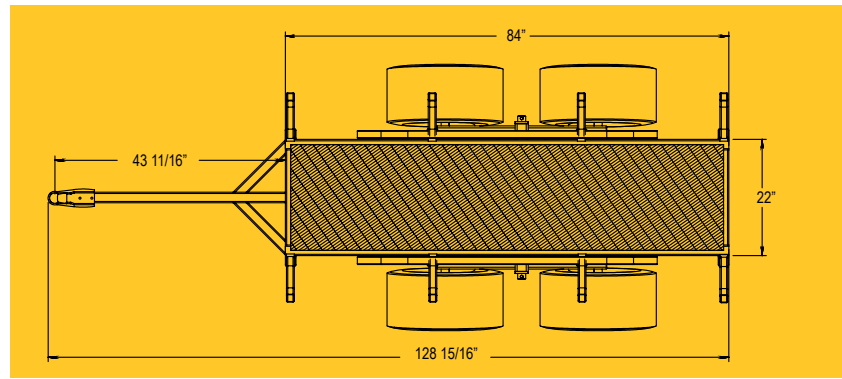

equipementswoody.com

WOODY

ATV / QUAD

FORESTRY TRAILER

Designed for ATV's. This sturdy trailer is ideal for light forestry work. Rotating and removable log bolsters allows for two loading configurations giving you the option to haul 4' or 8' logs depending on the position you choose.

TECHNICAL DATA

| MODEL | 7-45 |
|--|------------------------------------|
| RECOMMENDED VEHICLES | All Makes and Models of ATV / Quad |
| Load length | 7' |
| Width of tires (exterior) | 45" |
| Fixed tongue hitch for | 2" ball |
| Low pressure flotation tires | 22-11-8, 6 ply |
| Axles | 1250 lb. |
| Frame and drawbar made of HSS | 2" x 2" x 3/16" |
| Deployed metal bottom | 3/4" |
| Number of bolsters (+ 2 horizontal bolsters) | 8 |
| Weight of trailer | 390 lb. |
| OPTIONS | |
| Optional tires | 22-11-10 Kenda, 6 ply |
| Timon for tractor swivel | available upon request |
| Gravel bin | 7' |