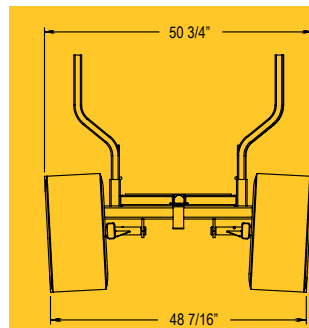

TECHNICAL DATA

| MODEL | 7-45 |
|--|------------------------------------|
| RECOMMENDED VEHICLES | All Makes and Models of ATV / Quad |
| Load length | 7' |
| Width of tires (exterior) | 45" |
| Fixed tongue hitch for | 2" ball |
| Low pressure flotation tires | 22-11-8, 6 ply |
| Axles | 1250 lb. |
| Frame and drawbar made of HSS | 2" x 2" x 3/16" |
| Deployed metal bottom | 3/4" |
| Number of bolsters (+ 2 horizontal bolsters) | 8 |
| Weight of trailer | 390 lb. |
| OPTIONS | |
| Optional tires | 22-11-10 Kenda, 6 ply |
| Timon for tractor swivel | available upon request |
| Gravel bin | 7' |